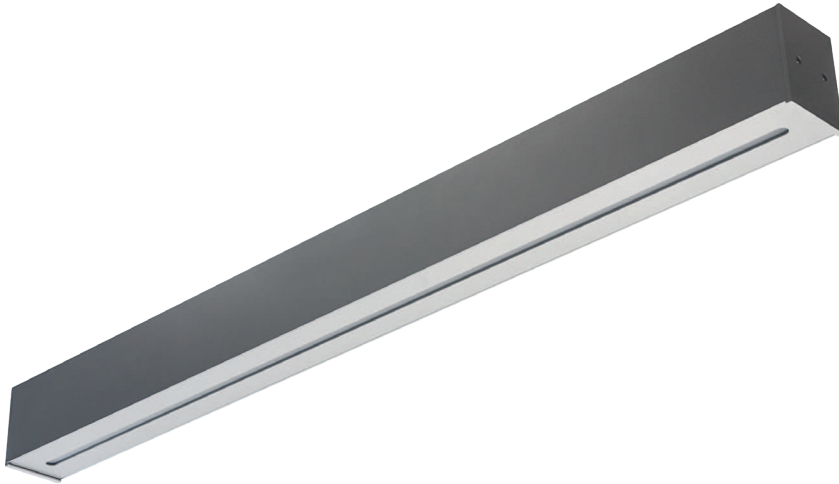

## PROFI 60 SLOT

Surface mounted or Suspended LED luminaire with direct or direct / indirect lighting.

<b>Mounting:</b>	Directly on the ceiling - index nr. 6593.XXXX Suspended - standard 1,5 m long steel suspension wires to be ordered separately - two pieces per single luminaire needed
<b>Body material:</b>	Aluminium profile
<b>Colour:</b>	Standard Gray 9006, other RAL colours on request ( please add RAL code after index number )
<b>LED module:</b>	Philips / Osram or Tridonic LED module included
<b>Colour temperature:</b>	3000K or 4000K
<b>Colour Rendering Index (CRI)</b>	>80 in standard, other on request
<b>Driver:</b>	Electronic driver in standard, DALI on request
<b>Emergency unit:</b>	on request - Standard or DALI 3 hour emergency unit
<b>Movement sensor:</b>	on request
<b>Daylight control sensor:</b>	on request
<b>Operating temperature range:</b>	0°C... +40°C
<b>IP Class:</b>	IP20 in standard, IP44 on request
<b>Power:</b>	220-240V 50/60Hz
<b>Lighting direction:</b>	Direct index nr. 6593.XXXX or Direct / indirect - index nr. 6593.UD.XXXX
<b>Reflector type:</b>	Aluminium white
<b>Light distribution:</b>	Symmetric
<b>Diffuser:</b>	White acrylic diffuser [WD] in standard, acrylic frosted [AC], microprismatic [MPR] or any other on request.

## PROFI 60 SLOT

Available versions

Accessories

6247.15

6564.15

Index no.                      Steel wire suspension

6247.15	single 1,5 m long suspension set for PROFI luminaire - 2 pcs. Per luminaire needed.
6564.15	1,5 m long transparent power cable with ceiling base and terminal block