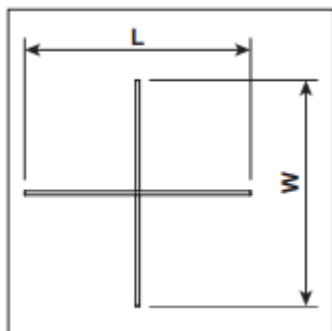

PROFI 60 LED CROSS

Please see the attached pages for detailed specifications.

Mounting:	Suspended
Body material:	Aluminium
Colour:	Grey RAL9006
LED module:	First brand LED module
Colour temperature:	3000k/4000k
Colour Rendering Index (CRI):	CRI 80>
Driver:	First brand driver
Emergency unit:	Yes
Movement sensor:	Available on request
Daylight control sensor:	Available on request
Operating temperature range:	0°C to +40°C
IP Class:	IP20
Power:	220-240V 50/60Hz
Lighting direction:	Direct/Indirect
Reflector type:	White
Light distribution:	Symmetric
Diffuser:	White acrylic diffuser [WD] in standard, acrylic frosted [AC], microprismatic [MPR] or any other on request.
General data:	5 Years standard warranty, possible extension with project registration Different lumen output or wattage available on request All other technical features such as : Luminaire Eicacy, LOR, Lumen maintenance L/B etc. available in our pricelist Wattage of products may vary due to constant LED eicacy improvements. Luminous lux & Luminaire Power tolerance +/- 10%. System power consumption (LED module & driver) depends on components used