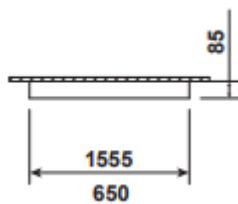

## GAR SPORT 1500 LED

Please see the attached pages for detailed specifications.

<b>Mounting:</b>	Surface
<b>Body material:</b>	Steel & Aluminium
<b>Colour:</b>	White RAL9016
<b>LED module:</b>	First brand LED module
<b>Colour temperature:</b>	3000k/4000k
<b>Colour Rendering Index (CRI):</b>	CRI 80>
<b>Driver:</b>	First brand driver
<b>Emergency unit:</b>	Yes
<b>Movement sensor:</b>	Available on request
<b>Daylight control sensor:</b>	Available on request
<b>Operating temperature range:</b>	0°C to +40°C
<b>IP Class:</b>	IP20
<b>Power:</b>	220-240V 50/60Hz
<b>Lighting direction:</b>	Direct
<b>Reflector type:</b>	Aluminium White
<b>Light distribution:</b>	Symmetric
<b>Diffuser:</b>	White acrylic diffuser [WD] in standard, acrylic frosted [AC], microprismatic [MPR] or any other on request.
<b>General data:</b>	5 Years standard warranty, possible extension with project registration Different lumen output or wattage available on request All other technical features such as : Luminaire Eicacy, LOR, Lumen maintenance L/B etc. available in our pricelist Wattage of products may vary due to constant LED eicacy improvements. Luminous lux & Luminaire Power tolerance +/- 10%. System power consumption (LED module & driver) depends on components used