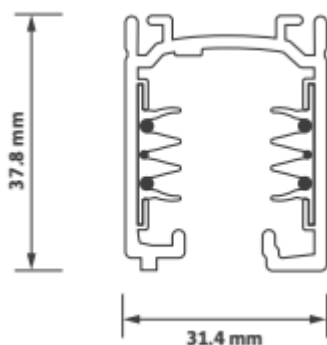

STUCCHI

Please see the attached pages for detailed specifications.

Mounting:	Track
Body material:	Aluminium
Colour:	Various RAL colours available
LED module:	N/A
Colour temperature:	N/A
Colour Rendering Index (CRI):	N/A
Driver:	N/A
Emergency unit:	N/A
Movement sensor:	N/A
Daylight control sensor:	N/A
Operating temperature range:	N/A
IP Class:	N/A
Power:	N/A
Lighting direction:	N/A
Reflector type:	N/A
Light distribution:	N/A
Diffuser:	N/A
General data:	<p>5 Years standard warranty, possible extension with project registration</p> <p>Different lumen output or wattage available on request</p> <p>All other technical features such as : Luminaire Eicacy, LOR, Lumen maintenance L/B etc. available in our pricelist</p> <p>Wattage of products may vary due to constant LED eicacy improvements. Luminous lux & Luminaire Power tolerance +/- 10%.</p> <p>System power consumption (LED module & driver) depends on components used</p>