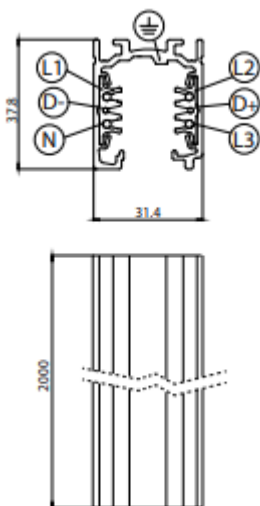

**STUCCHI TRACK**

Please see the attached pages for detailed specifications.

<b>Mounting:</b>	Track
<b>Body material:</b>	Aluminium
<b>Colour:</b>	Various RAL colours available
<b>LED module:</b>	N/A
<b>Colour temperature:</b>	N/A
<b>Colour Rendering Index (CRI):</b>	N/A
<b>Driver:</b>	N/A
<b>Emergency unit:</b>	N/A
<b>Movement sensor:</b>	N/A
<b>Daylight control sensor:</b>	N/A
<b>Operating temperature range:</b>	N/A
<b>IP Class:</b>	N/A
<b>Power:</b>	N/A
<b>Lighting direction:</b>	N/A
<b>Reflector type:</b>	N/A
<b>Light distribution:</b>	N/A
<b>Diffuser:</b>	N/A
<b>General data:</b>	5 Years standard warranty, possible extension with project registration Different lumen output or wattage available on request All other technical features such as : Luminaire Eicacy, LOR, Lumen maintenance L/B etc. available in our pricelist Wattage of products may vary due to constant LED eicacy improvements. Luminous lux & Luminaire Power tolerance +/- 10%. System power consumption (LED module & driver) depends on components used