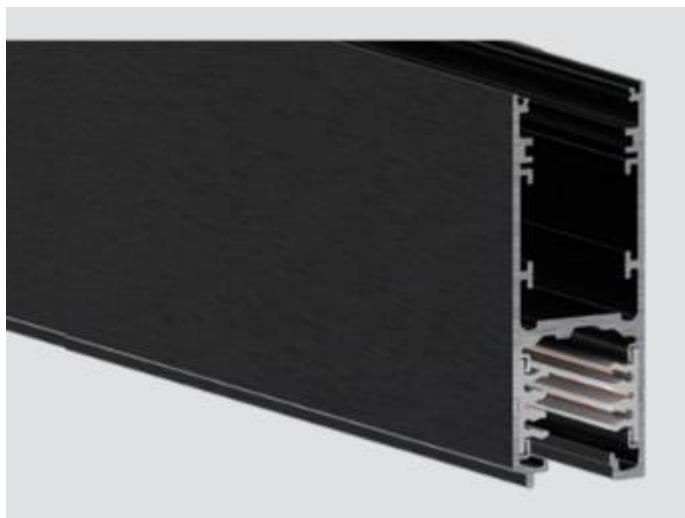

STUCCHI H TRACK

Please see the attached pages for detailed specifications.

Mounting:	Track
Body material:	Aluminium
Colour:	Various RAL colours available
LED module:	N/A
Colour temperature:	N/A
Colour Rendering Index (CRI):	N/A
Driver:	N/A
Emergency unit:	N/A
Movement sensor:	N/A
Daylight control sensor:	N/A
Operating temperature range:	N/A
IP Class:	N/A
Power:	N/A
Lighting direction:	N/A
Reflector type:	N/A
Light distribution:	N/A
Diffuser:	N/A
General data:	5 Years standard warranty, possible extension with project registration Different lumen output or wattage available on request All other technical features such as : Luminaire Eicacy, LOR, Lumen maintenance L/B etc. available in our pricelist Wattage of products may vary due to constant LED eicacy improvements. Luminous lux & Luminaire Power tolerance +/- 10%. System power consumption (LED module & driver) depends on components used