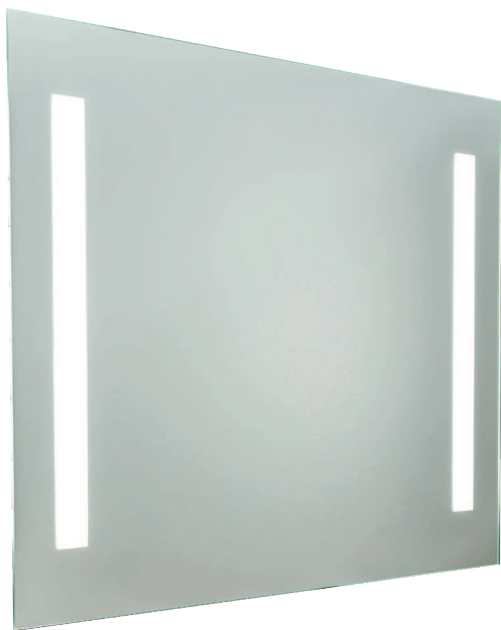

MIRROR H

Wall mounted LED mirror

- Mounting:** Wall mounted
- Body material:** Steel, aluminium and glass
- Colour:** Standard Gray RAL 9006, other RAL colours on request (please add RAL code after index number)
- LED module:** LED modules included
- Colour temperature:** 3000K
- Colour Rendering Index (CRI):** >80
- Driver:** Electronic driver included
- Emergency unit:** N/A
- Movement sensor:** N/A
- Daylight control sensor:** N/A
- Operating temperature range:** 0°C ... +40°C
- IP Class:** IP44
- Power:** 220-240V 50/60Hz
- Lighting direction:** Direct
- Reflector type:** N/A
- Light distribution:** Symmetric
- General data:** 3 Years standard warranty