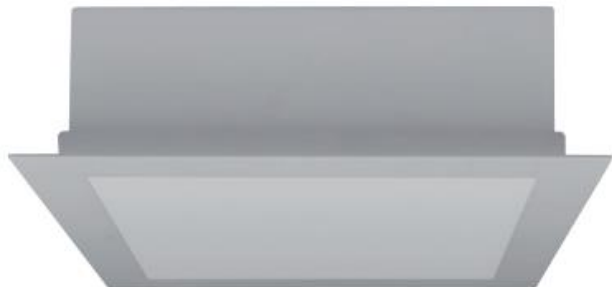

**DB 300 LED**

Please see the attached pages for detailed specifications.

|                                      |                                                                                                                                                                                                                                                                                                                                                                                                                                                                  |
|--------------------------------------|------------------------------------------------------------------------------------------------------------------------------------------------------------------------------------------------------------------------------------------------------------------------------------------------------------------------------------------------------------------------------------------------------------------------------------------------------------------|
| <b>Mounting:</b>                     | Recessed                                                                                                                                                                                                                                                                                                                                                                                                                                                         |
| <b>Body material:</b>                | Steel & Aluminium                                                                                                                                                                                                                                                                                                                                                                                                                                                |
| <b>Colour:</b>                       | White RAL9016                                                                                                                                                                                                                                                                                                                                                                                                                                                    |
| <b>LED module:</b>                   | First brand LED module                                                                                                                                                                                                                                                                                                                                                                                                                                           |
| <b>Colour temperature:</b>           | 3000k/4000k                                                                                                                                                                                                                                                                                                                                                                                                                                                      |
| <b>Colour Rendering Index (CRI):</b> | CRI 80>                                                                                                                                                                                                                                                                                                                                                                                                                                                          |
| <b>Driver:</b>                       | First brand driver                                                                                                                                                                                                                                                                                                                                                                                                                                               |
| <b>Emergency unit:</b>               | No                                                                                                                                                                                                                                                                                                                                                                                                                                                               |
| <b>Movement sensor:</b>              | Available on request                                                                                                                                                                                                                                                                                                                                                                                                                                             |
| <b>Daylight control sensor:</b>      | Available on request                                                                                                                                                                                                                                                                                                                                                                                                                                             |
| <b>Operating temperature range:</b>  | 0°C to +40°C                                                                                                                                                                                                                                                                                                                                                                                                                                                     |
| <b>IP Class:</b>                     | IP44                                                                                                                                                                                                                                                                                                                                                                                                                                                             |
| <b>Power:</b>                        | 220-240V 50/60Hz                                                                                                                                                                                                                                                                                                                                                                                                                                                 |
| <b>Lighting direction:</b>           | Direct                                                                                                                                                                                                                                                                                                                                                                                                                                                           |
| <b>Reflector type:</b>               | Aluminium glossy                                                                                                                                                                                                                                                                                                                                                                                                                                                 |
| <b>Light distribution:</b>           | Symmetric                                                                                                                                                                                                                                                                                                                                                                                                                                                        |
| <b>Diffuser:</b>                     | Altuglas [ ALT ] opalic diffuser in standard                                                                                                                                                                                                                                                                                                                                                                                                                     |
| <b>General data:</b>                 | 5 Years standard warranty, possible extension with project registration<br>Different lumen output or wattage available on request<br>All other technical features such as : Luminaire Eicacy, LOR, Lumen maintenance L/B etc. available in our pricelist<br>Wattage of products may vary due to constant LED eicacy improvements. Luminous lux & Luminaire Power tolerance +/- 10%.<br>System power consumption (LED module & driver) depends on components used |