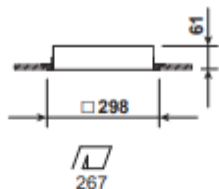

**DB 300 LED**

Please see the attached pages for detailed specifications.

|                                      |                                                                                                                                                                                                                                                                                                                                                                                                                                                                  |
|--------------------------------------|------------------------------------------------------------------------------------------------------------------------------------------------------------------------------------------------------------------------------------------------------------------------------------------------------------------------------------------------------------------------------------------------------------------------------------------------------------------|
| <b>Mounting:</b>                     | Recessed                                                                                                                                                                                                                                                                                                                                                                                                                                                         |
| <b>Body material:</b>                | Steel & Aluminium                                                                                                                                                                                                                                                                                                                                                                                                                                                |
| <b>Colour:</b>                       | White RAL9016                                                                                                                                                                                                                                                                                                                                                                                                                                                    |
| <b>LED module:</b>                   | First brand LED module                                                                                                                                                                                                                                                                                                                                                                                                                                           |
| <b>Colour temperature:</b>           | 3000k/4000k                                                                                                                                                                                                                                                                                                                                                                                                                                                      |
| <b>Colour Rendering Index (CRI):</b> | CRI 80>                                                                                                                                                                                                                                                                                                                                                                                                                                                          |
| <b>Driver:</b>                       | First brand driver                                                                                                                                                                                                                                                                                                                                                                                                                                               |
| <b>Emergency unit:</b>               | No                                                                                                                                                                                                                                                                                                                                                                                                                                                               |
| <b>Movement sensor:</b>              | Available on request                                                                                                                                                                                                                                                                                                                                                                                                                                             |
| <b>Daylight control sensor:</b>      | Available on request                                                                                                                                                                                                                                                                                                                                                                                                                                             |
| <b>Operating temperature range:</b>  | 0°C to +40°C                                                                                                                                                                                                                                                                                                                                                                                                                                                     |
| <b>IP Class:</b>                     | IP44                                                                                                                                                                                                                                                                                                                                                                                                                                                             |
| <b>Power:</b>                        | 220-240V 50/60Hz                                                                                                                                                                                                                                                                                                                                                                                                                                                 |
| <b>Lighting direction:</b>           | Direct                                                                                                                                                                                                                                                                                                                                                                                                                                                           |
| <b>Reflector type:</b>               | Aluminium glossy                                                                                                                                                                                                                                                                                                                                                                                                                                                 |
| <b>Light distribution:</b>           | Symmetric                                                                                                                                                                                                                                                                                                                                                                                                                                                        |
| <b>Diffuser:</b>                     | Altuglas [ ALT ] opalic diffuser in standard                                                                                                                                                                                                                                                                                                                                                                                                                     |
| <b>General data:</b>                 | 5 Years standard warranty, possible extension with project registration<br>Different lumen output or wattage available on request<br>All other technical features such as : Luminaire Eicacy, LOR, Lumen maintenance L/B etc. available in our pricelist<br>Wattage of products may vary due to constant LED eicacy improvements. Luminous lux & Luminaire Power tolerance +/- 10%.<br>System power consumption (LED module & driver) depends on components used |