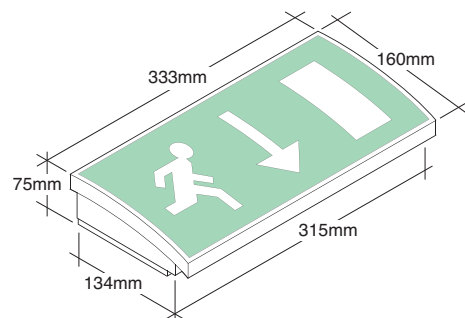

All details and specifications shown in this document are deemed correct at time of publication. The right to modify equipment, change specifications and instructions without notice, is reserved as part of the Emergency Lighting Products Limited policy of continuous development and improvement. We endeavour to keep all our customers informed of any alterations as and when they occur.