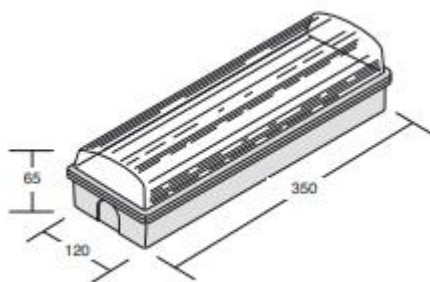

**AXIOM**

Please see the attached pages for detailed specifications.

<b>Mounting:</b>	Surface
<b>Body material:</b>	Polycarbonate
<b>Colour:</b>	White
<b>LED module:</b>	First brand LED module
<b>Colour temperature:</b>	4600k
<b>Colour Rendering Index (CRI):</b>	CRI 70>
<b>Driver:</b>	First brand Driver
<b>Emergency unit:</b>	Yes
<b>Movement sensor:</b>	Available on request
<b>Daylight control sensor:</b>	Available on request
<b>Operating temperature range:</b>	0°C to +25°C
<b>IP Class:</b>	IP65
<b>Power:</b>	220-240V 50/60Hz
<b>Lighting direction:</b>	Direct
<b>Reflector type:</b>	UV stabilised lens
<b>Light distribution:</b>	Symmetric
<b>Diffuser:</b>	Opal diffuser
<b>General data:</b>	5 Years standard warranty, possible extension with project registration Different lumen output or wattage available on request All other technical features such as : Luminaire Eicacy, LOR, Lumen maintenance L/B etc. available in our pricelist Wattage of products may vary due to constant LED eicacy improvements. Luminous lux & Luminaire Power tolerance +/- 10%. System power consumption (LED module & driver) depends on components used