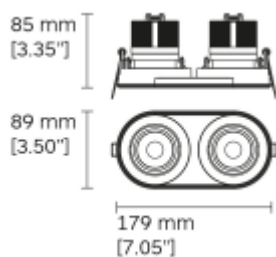

## MultiGiro Deep Adjustable Twin

Please see the attached pages for detailed specifications.

<b>Mounting:</b>	Recessed
<b>Body material:</b>	Aluminium
<b>Colour:</b>	White
<b>LED module:</b>	First brand LED module
<b>Colour temperature:</b>	40 - 4000K
<b>Colour Rendering Index (CRI):</b>	90
<b>Driver:</b>	First brand driver
<b>Emergency unit:</b>	No
<b>Movement sensor:</b>	Available on request
<b>Daylight control sensor:</b>	Available on request
<b>Operating temperature range:</b>	0°C to +40°C
<b>IP Class:</b>	IP20
<b>Power:</b>	N/A
<b>Lighting direction:</b>	Direct
<b>Reflector type:</b>	N/A
<b>Light distribution:</b>	Symmetric
<b>Diffuser:</b>	Optic
<b>General data:</b>	<p>5 Years standard warranty, possible extension with project registration</p> <p>Different lumen output or wattage available on request</p> <p>All other technical features such as : Luminaire Eicacy, LOR, Lumen maintenance L/B etc. available in our pricelist</p> <p>Wattage of products may vary due to constant LED eicacy improvements. Luminous lux &amp; Luminaire Power tolerance +/- 10%.</p> <p>System power consumption (LED module &amp; driver) depends on components used</p>