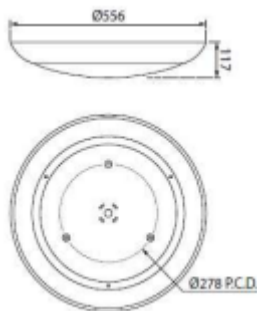

## Cache 3

Please see the attached pages for detailed specifications.

<b>Mounting:</b>	Surface
<b>Body material:</b>	Aluminium
<b>Colour:</b>	White
<b>LED module:</b>	First brand LED module
<b>Colour temperature:</b>	3000k
<b>Colour Rendering Index (CRI):</b>	CRI 80>
<b>Driver:</b>	First brand driver
<b>Emergency unit:</b>	Yes
<b>Movement sensor:</b>	Available on request
<b>Daylight control sensor:</b>	Available on request
<b>Operating temperature range:</b>	0°C to +25°C
<b>IP Class:</b>	IP20
<b>Power:</b>	N/A
<b>Lighting direction:</b>	Direct
<b>Reflector type:</b>	N/A
<b>Light distribution:</b>	Symmetric
<b>Diffuser:</b>	N/A
<b>General data:</b>	<p>5 Years standard warranty, possible extension with project registration</p> <p>Different lumen output or wattage available on request</p> <p>All other technical features such as : Luminaire Eicacy, LOR, Lumen maintenance L/B etc. available in our pricelist</p> <p>Wattage of products may vary due to constant LED eicacy improvements. Luminous lux &amp; Luminaire Power tolerance +/- 10%.</p> <p>System power consumption (LED module &amp; driver) depends on components used</p>